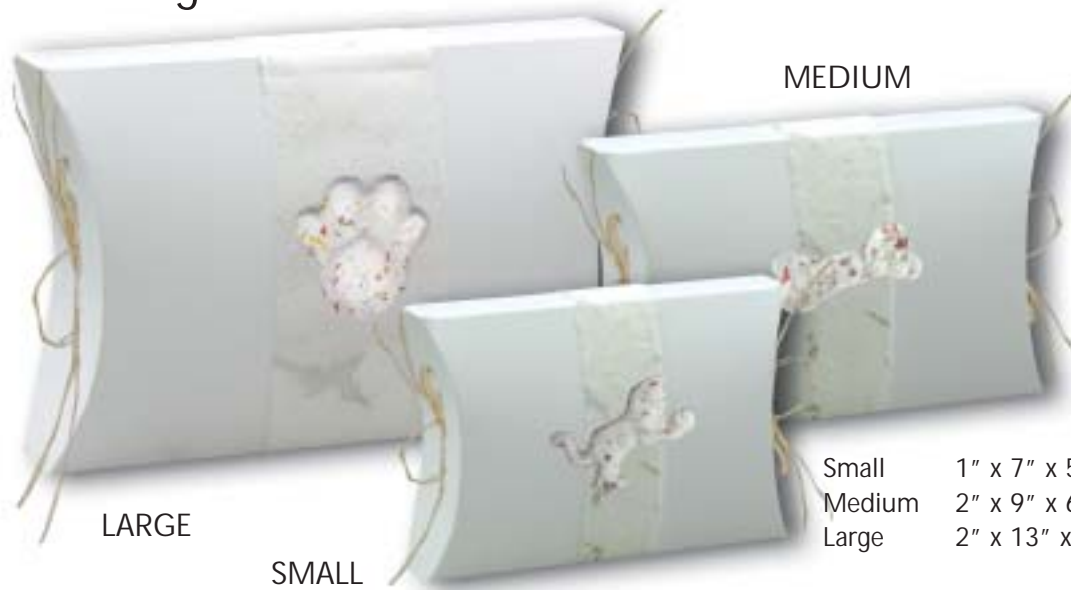

Blooming Bio-Urns

Blooming Adornments

Kitten, Bone, Heart, Cross, Shell, Star of David or Rabbit.

Biodegradable

Small	1" x 7" x 5"	35 c.i.	30-N-102
Medium	2" x 9" x 6"	100 c.i.	30-N-101
Large	2" x 13" x 9"	230 c.i.	30-N-100

Suitable for water burials or "green" burials in the ground. Each urn comes with adornment, biodegradable bag and bio-twine. Blooming Bio-Urns are biodegradable memorial urns that are handcrafted using old-world paper making techniques. Blooming Bio-Urns are created from recycled materials, making them an Earth/Eco friendly "green" product made entirely in the USA. Each urn comes with a blooming expression adornment which can be planted in the garden or special place where it will grow into twelve different types of perineal wildflowers, blooming year after year in remembrance of your pet.