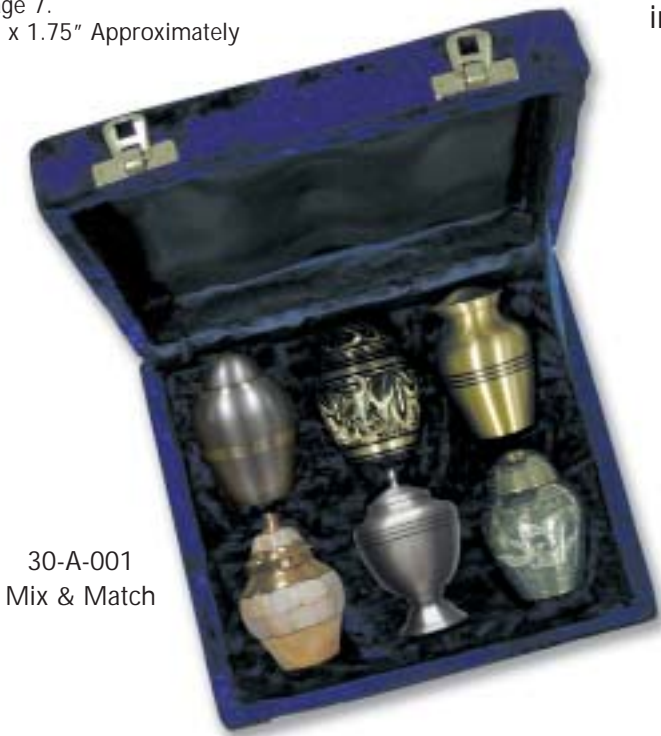

30-A-002
Individual with Case

Brass Keepsakes

Keepsakes are an ideal way to keep a part of your pet near. Some keepsakes are available in full size urns shown on page 7.
3" x 1.75" Approximately

Available individually or in a set of six. Mix and Match available.

30-A-001
Mix & Match